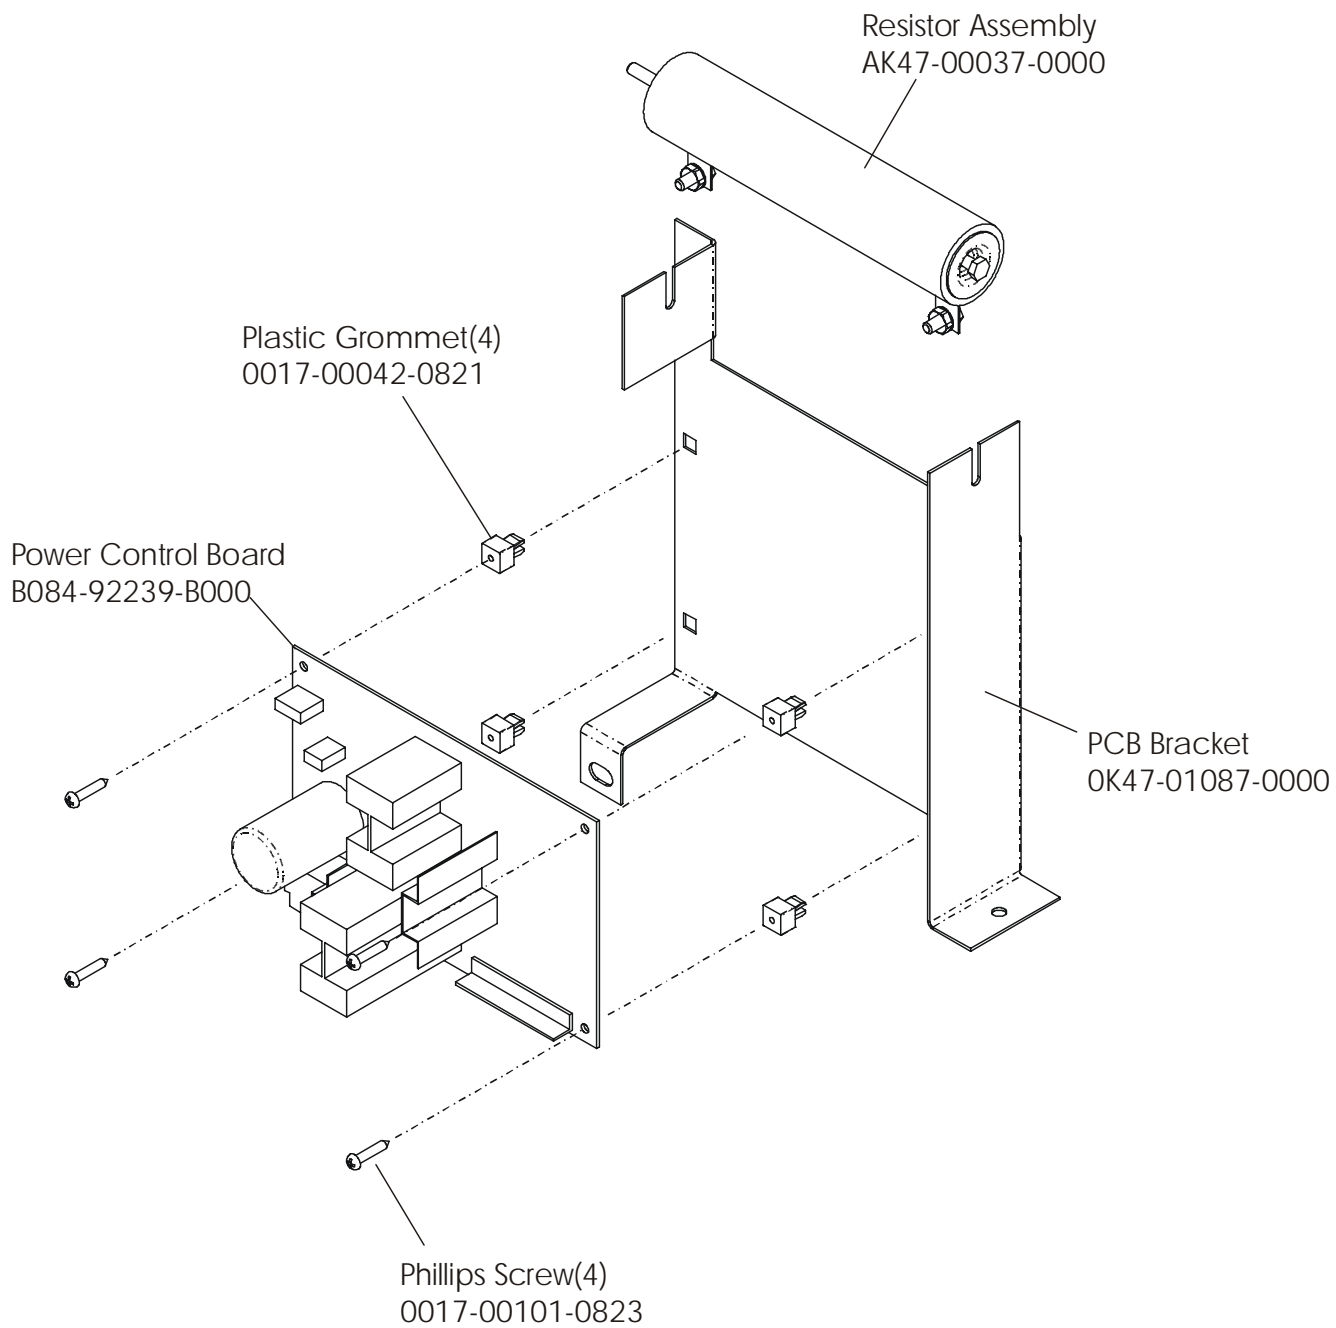

LifeFitness

ARCTIC SILVER 95Si Stairclimber

Customer Support Services
PARTS MANUAL rev 09 Sep 2008

	Page
Console Components.....	4
Frame Components	5
Shrouds and Pedal Tube.....	6
Pedal Assembly	7
Clutch/Shaft/Pulley Assembly	8
Left Clutch Assembly	9
Crossover Pulley Assembly.....	10
Alternator Assembly	11
Guide Rollers.....	12
Power Control Board and Resistors	13
Polar Receiver Assembly	14
Cables.....	15

ARCTIC SILVER 95Si
Shrouds and Pedal Tube

95S-0XXX-02
S/N ACF10000 and up

Description	Part No.
Domestic 120/60 Battery Charge w/Cord	118E-00001-0165
Universal Battery Charger w/o Line Cord	118E-00001-0166
Line Cord 220V/60Hz	0017-00003-0704
Line Cord 100V/50Hz	
Line Cord 240+	0017-00003-0918
Line Cord 220V/50Hz	0017-00003-0691
Line Cord 200V/50Hz	
Line Cord 230V/50Hz	